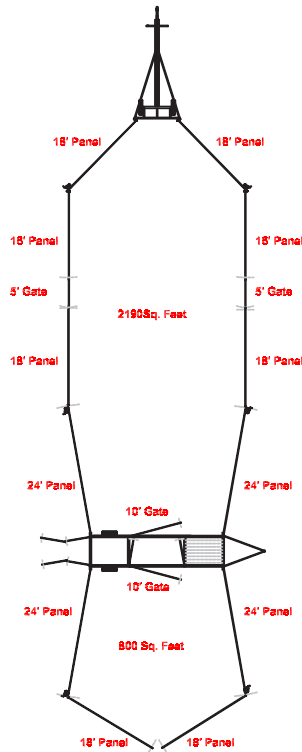

# Corral "Buddy"

The Corral "Buddy" can be whatever you need it to be. It can be its own independent Corral or can be used in conjunction with any portable corral for increased capacity.

(Shown w/ OK Corral "Original")

**Corral "Buddy"  
+ O.K. Corral "Sr"**  
240 to 300 Cows

**Corral "Buddy"  
+ O.K. Corral "Original"**  
140 to 175 Cows

**Corral "Buddy"  
+ O.K. Corral "Jr"**  
105 to 135 Cows

**Corral "Buddy"  
+ (10) 10' Portable Panels**  
120 to 150 Cows