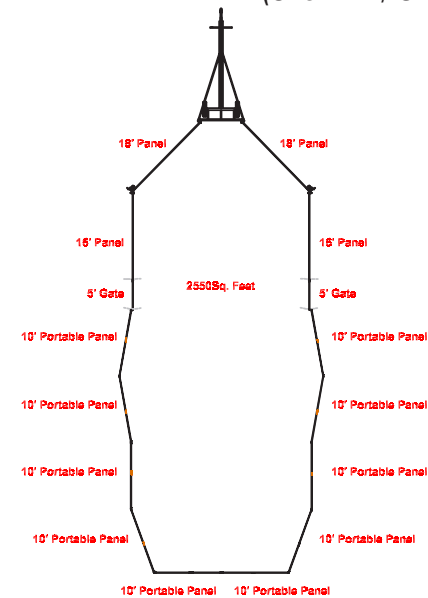

# Corral "Buddy"

The Corral "Buddy" can be whatever you need it to be. It can be its own independent Corral or can be used in conjunction with any portable corral for increased capacity.

(Shown w/ OK Corral "Original")

**Corral "Buddy"  
+ O.K. Corral "Sr"**  
240 to 300 Cows

**Corral "Buddy"  
+ O.K. Corral "Original"**  
140 to 175 Cows

**Corral "Buddy"  
+ O.K. Corral "Jr"**  
105 to 135 Cows

**Corral "Buddy"  
+ (10) 10' Portable Panels**  
120 to 150 Cows