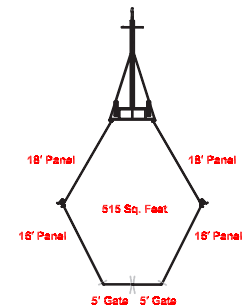

**Corral "Buddy"  
+ O.K. Corral "Sr"**  
240 to 300 Cows

**Corral "Buddy"  
+ O.K. Corral "Original"**  
140 to 175 Cows

**Corral "Buddy"  
+ O.K. Corral "Jr"**  
105 to 135 Cows

**Corral "Buddy"  
+ (10) 10' Portable Panels**  
120 to 150 Cows