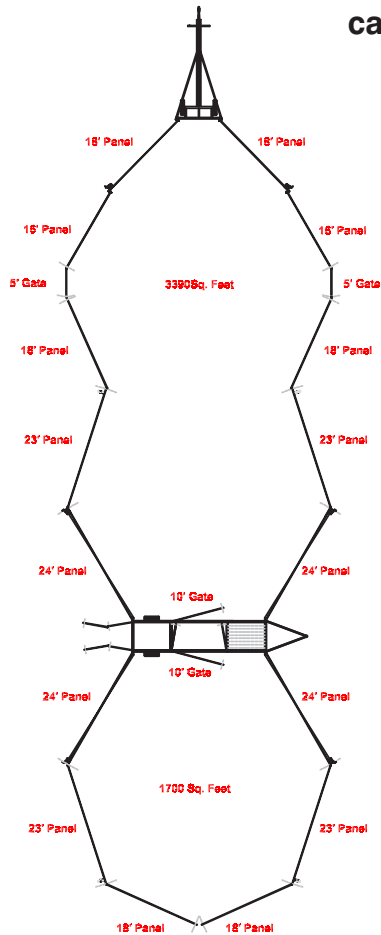

**Corral "Buddy"
+ O.K. Corral "Sr"**
240 to 300 Cows