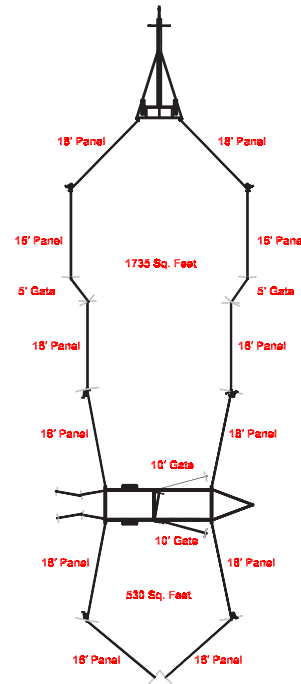

# Corral "Buddy"

The Corral "Buddy" can be whatever you need it to be. It can be its own independent Corral or can be used in conjunction with any portable corral for increased capacity.

(Shown w/ OK Corral "Original")

**Corral "Buddy"  
+ O.K. Corral "Sr"**  
240 to 300 Cows

**Corral "Buddy"  
+ O.K. Corral "Original"**  
140 to 175 Cows

**Corral "Buddy"  
+ O.K. Corral "Jr"**  
105 to 135 Cows

**Corral "Buddy"  
+ (10) 10' Portable Panels**  
120 to 150 Cows