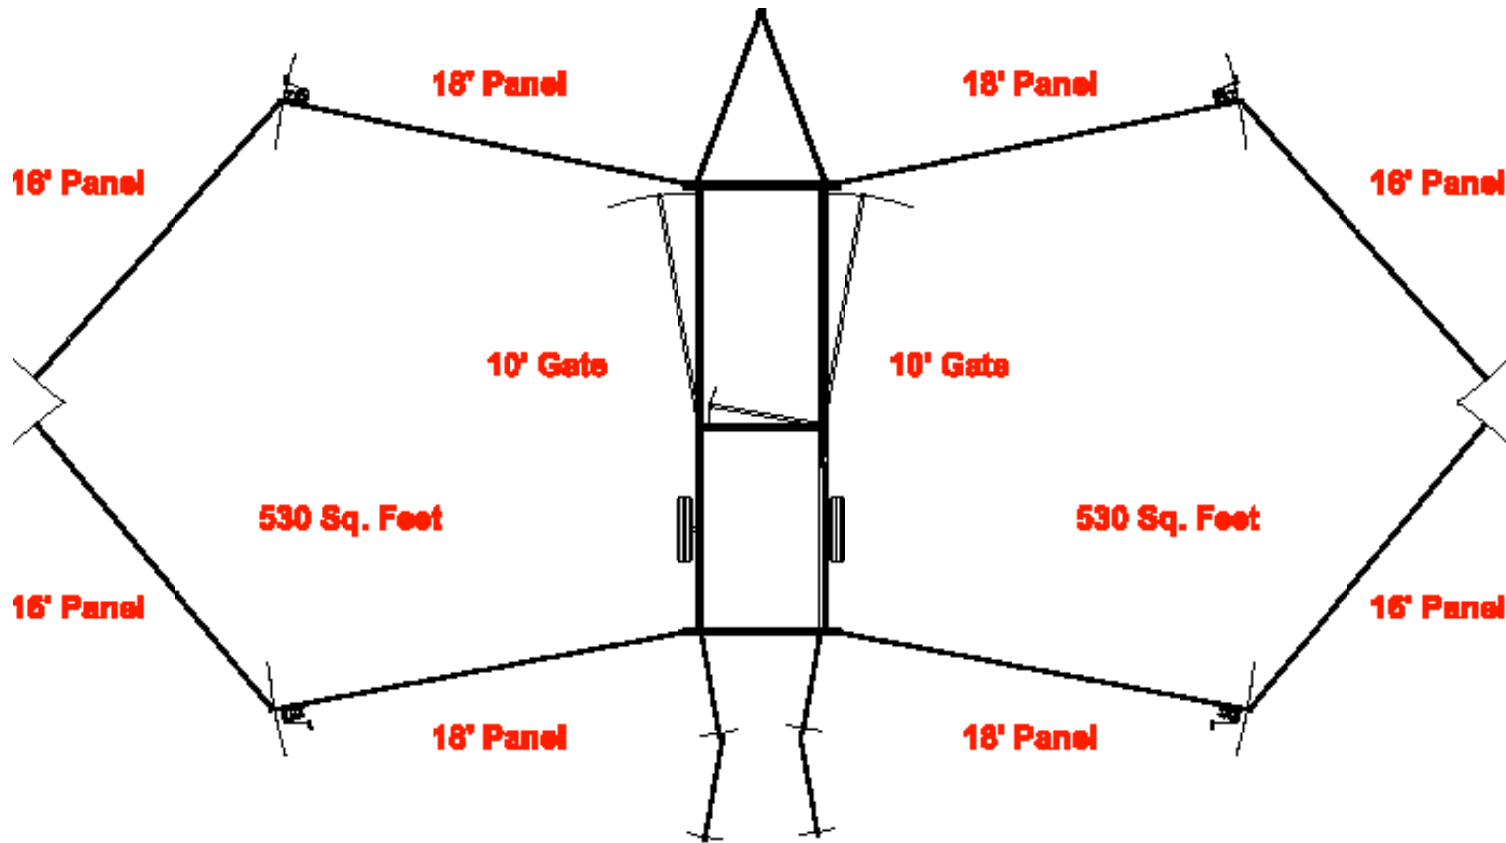

O.K. Corral "JR."

COR 2400SR..... 24' O.K. Corral "Sr."

Corral has (4)24' Panels, (4)23' Panels and (4)18' Panels

Standard Features of the 24' Sr. Corral:

- ~ All panels and gates are 7-bar(69" tall)
- ~ Compartment behind the hitch
- ~ All panels and gates are constructed of 1-1/2" square 14 gauge
- ~ All Corral's have 8-bolt wheels and 16" tires
- ~ All Corral's have 4-Panel Supports on 23' and 24' Panels
- ~ Solid Wheel on all 23' Panels
- ~ All Corral's have 2-Cane Latches on 10' Sort Gates

COR 2400..... 24' O.K. Corral "Original"

Corral has (4)24' and (4)18' Panels

Standard Features of the 24' Corral:

- ~ All panels and gates are 7-bar(69" tall)
- ~ Compartment behind the hitch
- ~ All panels and gates are constructed of 1-1/2" square 14 gauge
- ~ All Corral's have 8-bolt wheels and 16" tires
- ~ All Corral's have 4-Panel Supports on 24' Panels
- ~ All Corral's have 2-Cane Latches on 10' Sort Gates

COR 2000..... 20' O.K. Corral "Jr."

Corral has (4)18' and (4)16' Panels

Standard Features of the 20' Jr. Corral:

- ~ All panels and gates are 7-bar(69" tall)
- ~ All panels and gates are constructed of 1-1/2" square 14 gauge
- ~ All Corral's have 8-bolt wheels and 16" tires
- ~ All Corral's have 2-Cane Latches on 10' Sort Gates

Options:

- COR 2406..... O.K. Corral Portable Panel Hangers(set of 4)
  -Will carry up to (6) 8' Portable Panels
- COR 2409..... O.K. Corral Reciever Hitch for light duty towing
- COR 2411 O.K. Corral Wheel Kit for 16' Panel
- COR 2412 O.K. Corral 16' Panel Handle

To Contact Your Local Dealer!
call: 800.252.0847
online: www.titanwestinc.com