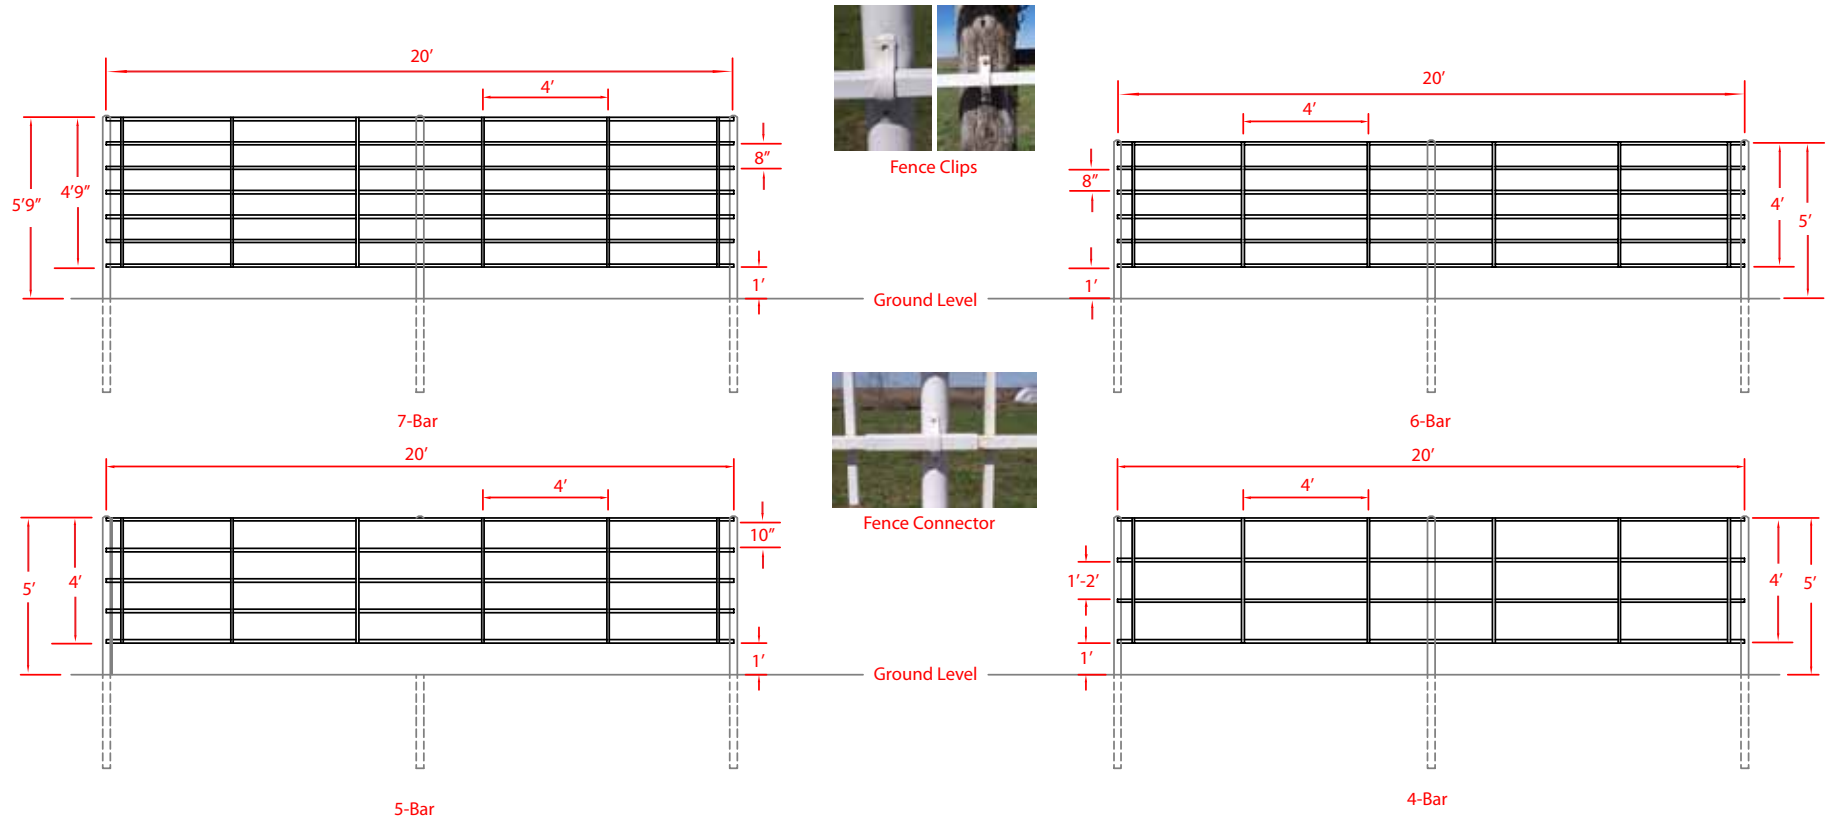

Continuous Fence

Can Be Used For:

- Arenas
- Rodeo
- Riding
- Team Penning
- Round Pens
- Stall Runs
- Feedlot Fencing
- Crowding Alleys
- Decorative Yard Fencing

Standard Materials Used:

- 1" square
- 1 1/4" square
- 1 1/2" square
- 1 1/4" round
- 4,5,6,7 or 8 Bars Available
- Custom Sizes Available

Fencing Panels Come

Complete With:

- Connectors
 - Straight
 - 90 Degree
 - Special Degree Connectors
- Clips
- End Caps Upon Request
- Unpainted
- Painted - Red, Klewein Brown or White
- Custom Colors Available